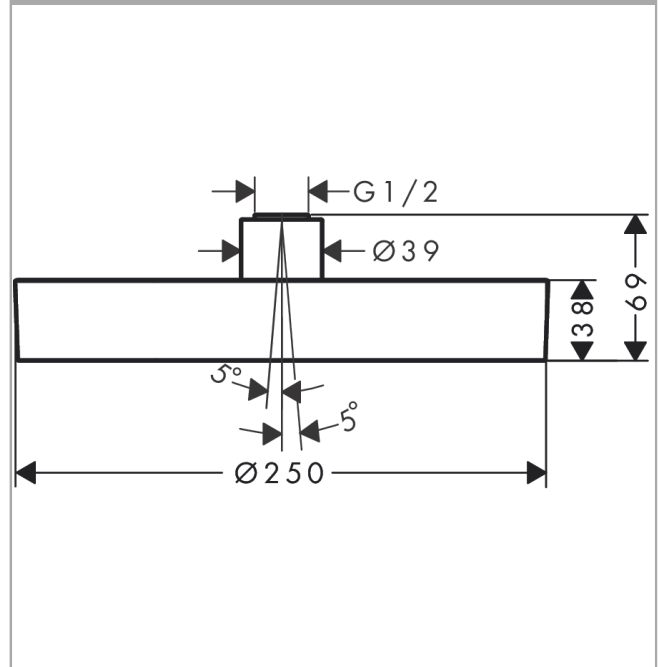

Rainfinity

Overhead shower 250 1jet

Surfaces: **Brushed Black Chrome** Article Number: **26228340**

Description

product features

- shower head size: 250 mm
- spray type: PowderRain
- ball-joint: overhead shower angle (2 x 5°) adjustable
- frame: metal
- material spray disc: aluminium
- spray disc surface: graphite
- maximum flow rate at 3 bar: 16 l/min
- flow rate PowderRain spray (at 3 bar): 16 l/min
- minimum flow pressure: 1 bar
- overhead shower removable for cleaning
- installation: ceiling or wall
- connection thread G 1/2
- connection dimension: DN15

Technology

Design awards

reddot award 2019
best of the best

Product image

Scale drawing

Rainfinity
Overhead shower 250 1jet
 Surfaces: **Brushed Black Chrome** Article Number: **26228340**

Flowchart

The consumption was measured in combination with the appropriate fittings (thermostat/mixer/in-wall valve) to reflect actual application in practice.

Rainfinity
Overhead shower 250 1jet
Surfaces: **Brushed Black Chrome** Article Number: **26228340**

Exploded Drawing

Year of production: >01/21

Rainfinity
Overhead shower 250 1jet
 Surfaces: **Brushed Black Chrome** Article Number: **26228340**