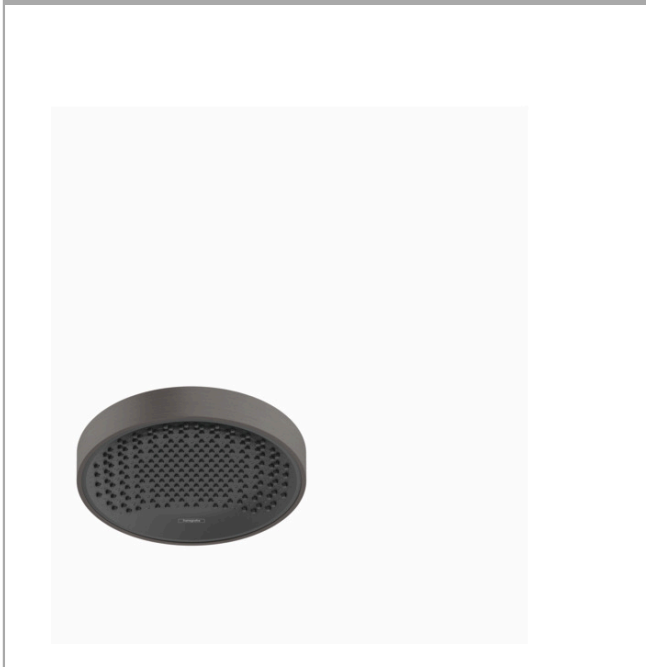

Rainfinity

Overhead shower 250 1jet

Surfaces: **Brushed Black Chrome** Article Number: **26228340**

Description

product features

- shower head size: 250 mm
- spray type: PowderRain
- ball-joint: overhead shower angle (2 x 5°) adjustable
- frame: metal
- material spray disc: aluminium
- spray disc surface: graphite
- maximum flow rate at 3 bar: 16 l/min
- flow rate PowderRain spray (at 3 bar): 16 l/min
- minimum flow pressure: 1 bar
- overhead shower removable for cleaning
- installation: ceiling or wall
- connection thread G 1/2
- connection dimension: DN15

Technology

Design awards

reddot award 2019
best of the best

Product image

Scale drawing

Rainfinity
Overhead shower 250 1jet
 Surfaces: **Brushed Black Chrome** Article Number: **26228340**

Flowchart

The consumption was measured in combination with the appropriate fittings (thermostat/mixer/in-wall valve) to reflect actual application in practice.

Rainfinity
Overhead shower 250 1jet
Surfaces: **Brushed Black Chrome** Article Number: **26228340**

Exploded Drawing

Year of production: >01/21

Rainfinity
Overhead shower 250 1jet
 Surfaces: **Brushed Black Chrome** Article Number: **26228340**