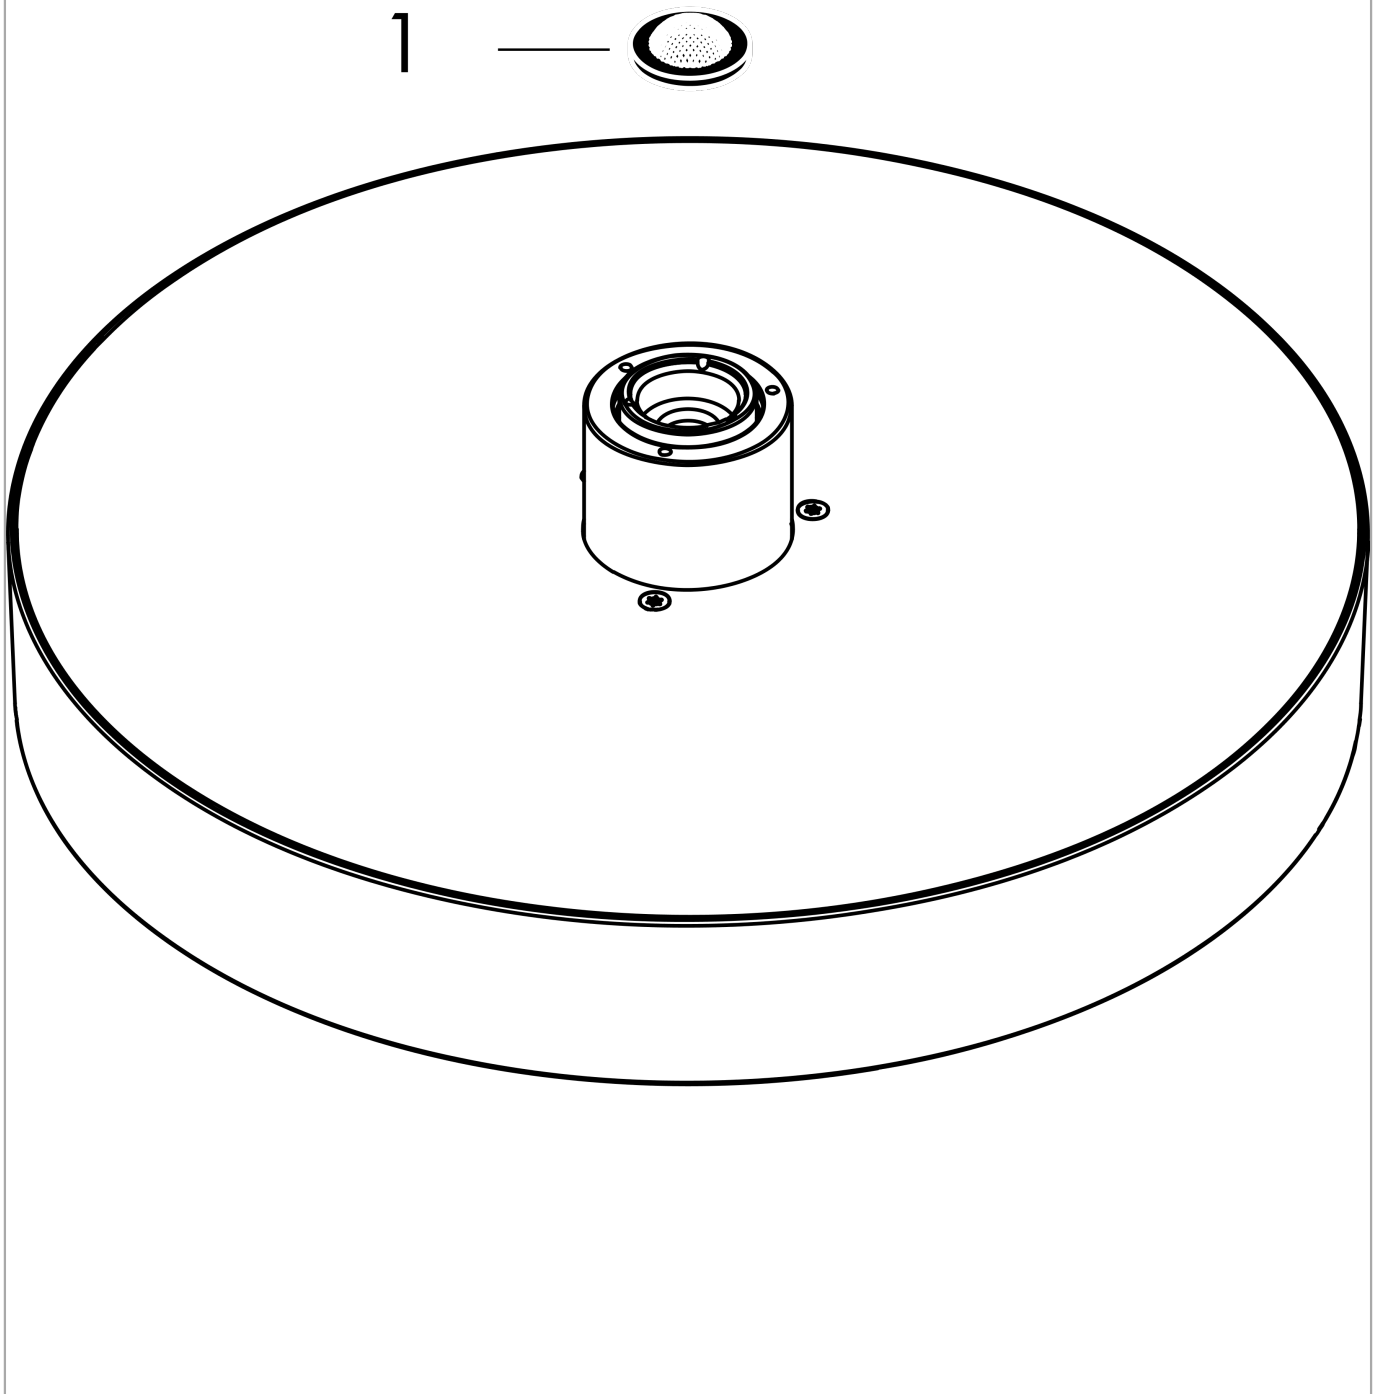

Rainfinity

Overhead shower 250 1jet

Surfaces: **Brushed Black Chrome** Article Number: **26228340**

Description

product features

- shower head size: 250 mm
- spray type: PowderRain
- ball-joint: overhead shower angle (2 x 5°) adjustable
- frame: metal
- material spray disc: aluminium
- spray disc surface: graphite
- maximum flow rate at 3 bar: 16 l/min
- flow rate PowderRain spray (at 3 bar): 16 l/min
- minimum flow pressure: 1 bar
- overhead shower removable for cleaning
- installation: ceiling or wall
- connection thread G 1/2
- connection dimension: DN15

Technology

Design awards

reddot award 2019
best of the best

Product image

Scale drawing

Rainfinity
Overhead shower 250 1jet
 Surfaces: **Brushed Black Chrome** Article Number: **26228340**

Flowchart

The consumption was measured in combination with the appropriate fittings (thermostat/mixer/in-wall valve) to reflect actual application in practice.

Rainfinity
Overhead shower 250 1jet
Surfaces: **Brushed Black Chrome** Article Number: **26228340**

Exploded Drawing

Year of production: >01/21

Rainfinity
Overhead shower 250 1jet
 Surfaces: **Brushed Black Chrome** Article Number: **26228340**