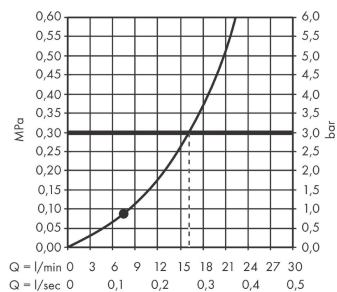

Rainfinity

Overhead shower 250 1jet

Surfaces: **Brushed Black Chrome** Article Number: **26228340**

Description

product features

- shower head size: 250 mm
- spray type: PowderRain
- ball-joint: overhead shower angle (2 x 5°) adjustable
- frame: metal
- material spray disc: aluminium
- spray disc surface: graphite
- maximum flow rate at 3 bar: 16 l/min
- flow rate PowderRain spray (at 3 bar): 16 l/min
- minimum flow pressure: 1 bar
- overhead shower removable for cleaning
- installation: ceiling or wall
- connection thread G 1/2
- connection dimension: DN15

Technology

Design awards

reddot award 2019
best of the best

Product image

Scale drawing

Rainfinity
Overhead shower 250 1jet
 Surfaces: **Brushed Black Chrome** Article Number: **26228340**

Flowchart

The consumption was measured in combination with the appropriate fittings (thermostat/mixer/in-wall valve) to reflect actual application in practice.